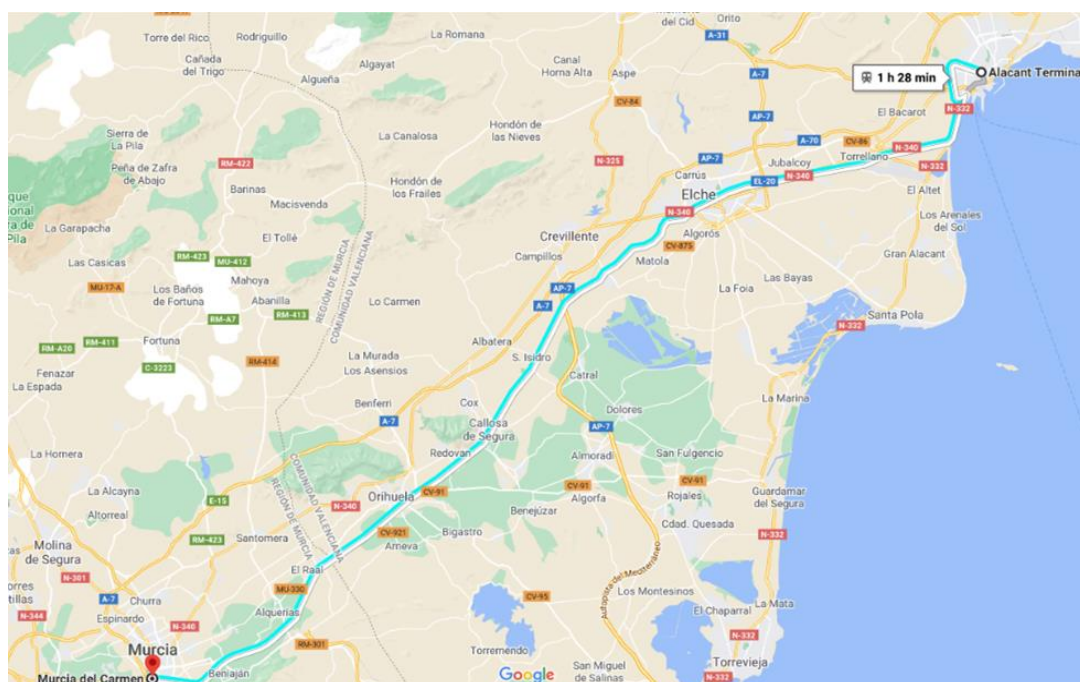

HOW TO GET TO MURCIA

FROM/TO ALICANTE AIRPORT

OPTION 1 SHUTTLE by ALSA

The bus stop is located on the **main floor, DEPARTURES Gates**, on the **right corner when you get out of the airport**. Please, take in consideration the time schedule for departures **from Alicante airport**.

The price per travel is between **6 €** (single trip) and **10 €** (return ticket).

The SHUTTLE arrives to **Murcia Bus Station**. From there, you can get a **taxi** to your hotel.

Tickets are available on the website ([HERE](#)) or at the bus stop.

OPTION 2 LOCAL BUS + TRAIN

1. LOCAL BUS (line C6): from Alicante Airport to Elche-cercanias (Commuter Train Station). Costs: around 4 € per trip.

C6 timetable can be checked [HERE](#)

2. TRAIN (line C1 or MD): From ALICANTE/ALACANT you take the train to MURCIA EL CARMEN Railway Station. From there, you can get a taxi to your hotel.

MD tickets can be purchased on RENFE website ([HERE](#)) – reduced frequency

C1 timetable can be checked [HERE](#)

Co-funded by the
Erasmus+ Programme
of the European Union

UCAM
UNIVERSIDAD
CATÓLICA DE MURCIA